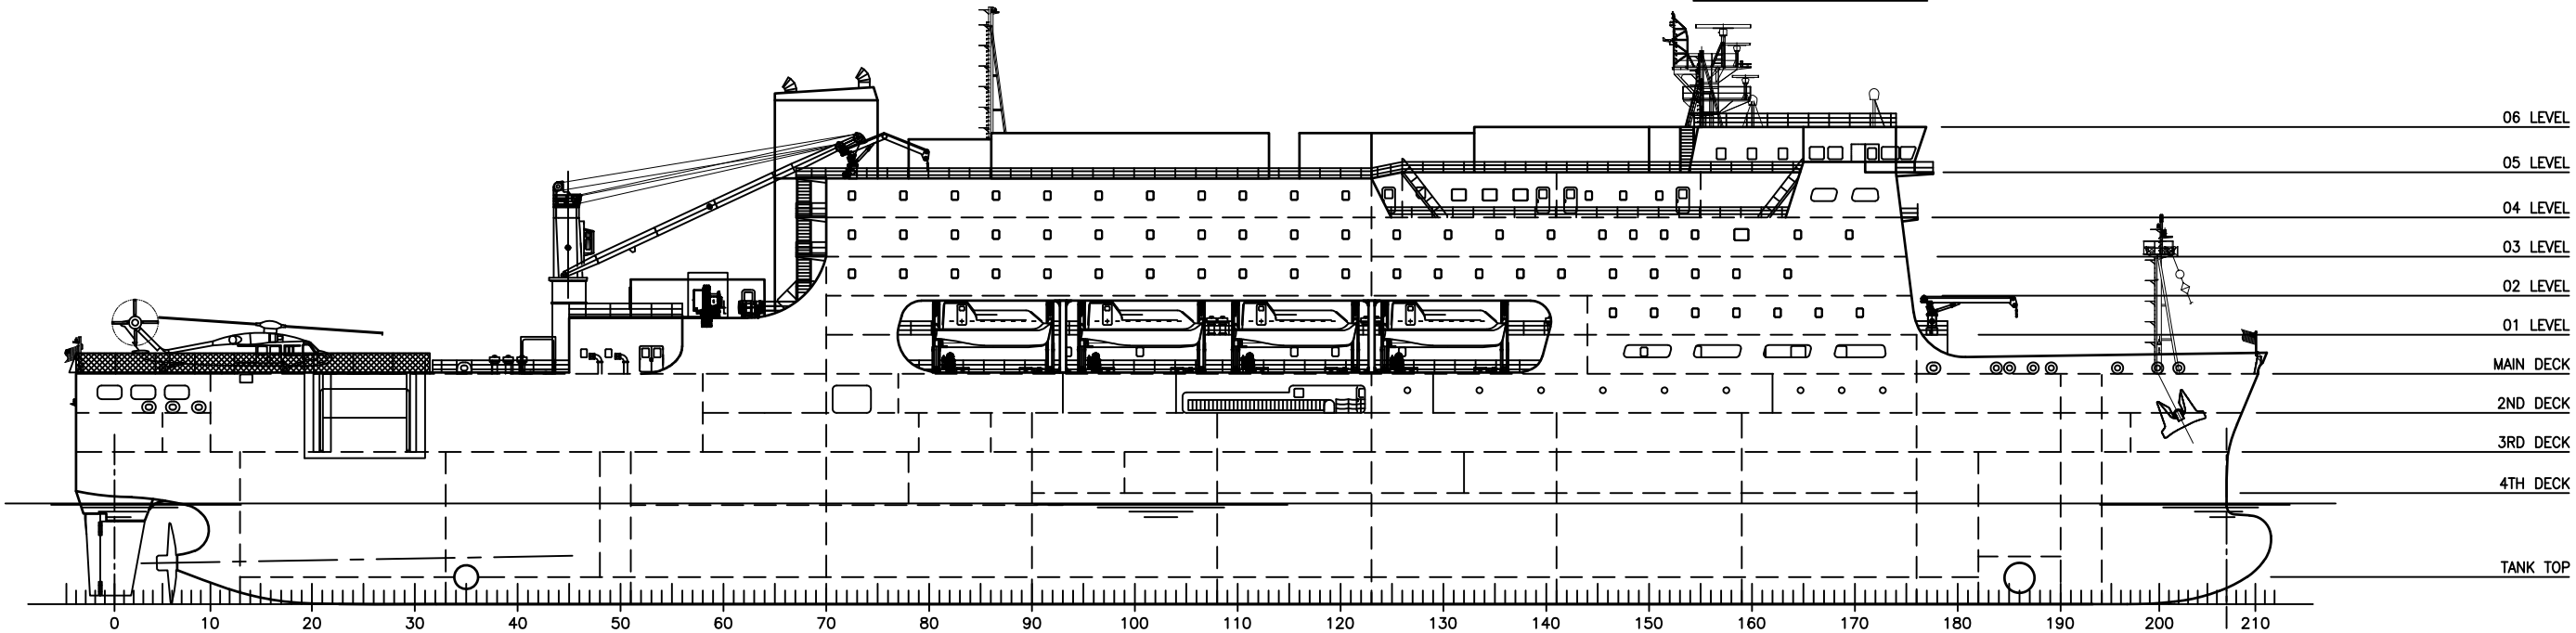

MAX AIR DRAFT 44m ABL

06 LEVEL

05 LEVEL

04 LEVEL

03 LEVEL

02 LEVEL

01 LEVEL

MAIN DECK

2ND DECK

3RD DECK

4TH DECK

TANK TOP